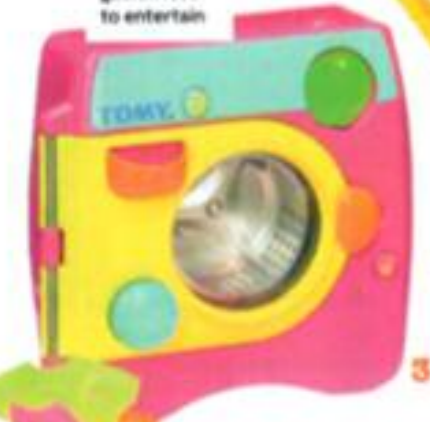

Encourage literacy skills with these bath stick-ons

Soft-grip handles make brushing and combing easier

This 'washing machine' is guaranteed to entertain

Wear this apron to stay dry at bathtime

# splash

A 100% cotton wash mitt that's great as a puppet too

Mess-free creative play - simply rinse and start again

Make tidy-up time bags of fun with our colourful storage whale

The red spot on this bathmat tells you if the bath water is too hot

COMPILED BY JESSICA WILSON  
PHOTOGRAPHS BY ANDREW STOKES  
FOR MOTHER & BABY

Soft, colourful and perfect for little hands to hold

This extra-soft sponge grips your hand, making it much easier to wash a slippery baby